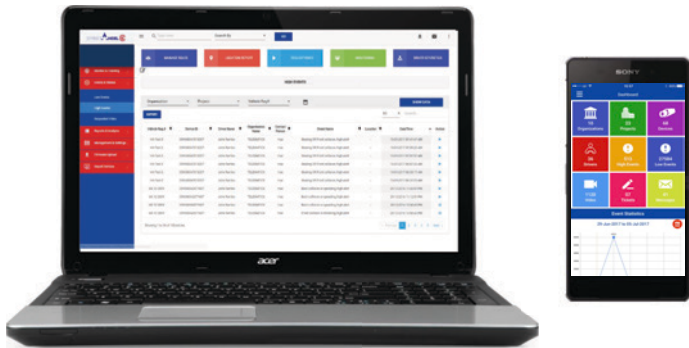

The Most Advanced Video Event Data Recorder (VEDR) on the Market

NO SD Card, Multi Channel, Full HD, SSL Encryption, Real Time Reporting, Instant Notification (FNOL), Remote Configuration Management & Much More ...

The Street Angel is a compact digital vehicle camera with Multi-Channel capability, developed using the most advanced technology available.

Our Camera provides HD 1080p video images from up to 3 cameras in association with the onboard shock sensors, providing FNOL (first notification of loss) data and real time driving behavior information.

The 128GB internal memory negates the need for unreliable SD cards, whilst the 3G, WiFi & Bluetooth ensures the information is sent swiftly and securely through our SSL connection.

A user friendly web portal provides a Full Reporting Suite with export capabilities allowing the data to be sent externally at the click of a button.

3G, Bluetooth and Wifi connectivity providing multiple ways to send your information.

Real-time Driver Behavior score card

Full HD Quality video from all 3 channels

Full data management portal for reporting and access configuration